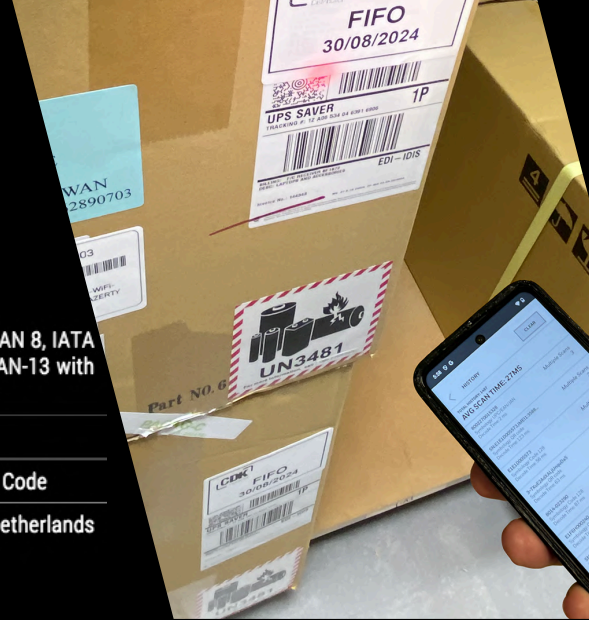

2D BARCODE SCANNER OUTFIT

Scan Technical Specifications

HONEYWELL N4680 SERIES SYMBOLOGIES

LINEAR	Codabar, Code 11, Code 128, Code 2 of 5, Code 39, Code 93 and 93i, EAN/JAN-13, EAN/JAN 8, IATA Code 2 of 5, Interleaved 2 of 5, Matrix 2 of 5, MSI, GS1 Databar, UPC-A, UPC E, UPC-A/EAN-13 with Extended Coupon Code, Coupon GS1 Code 32(PARAF), EAN-UCC Emulation, GS1 Data Bar
2D STACKED	Codablock A, Codablock F, PDF417, MicroPDF417
2D MATRIX	Aztec Code, Data Matrix, MaxiCode, QR Code, Chinese Sensible (Han Xin), Grid Matrix, Dot Code
POSTAL	Australian Post, British Post, Canadian Post, China Post, Japanese Post, Korea Post, Netherlands Post, Planet Code, Postnet

In addition to a wide selection of supported 1D and 2D symbologies, this scanner outfit also provides **high motion tolerance** and **advanced features** that support reading poorly printed or on-screen barcodes.

White LED illumination is available for low-light situations and **Optical Character Recognition** is also available.

Power off and sleep modes are available to ensure prolonged battery life of your Fusion smartphone.

Perfect accessory for occasional intense barcoding use cases.