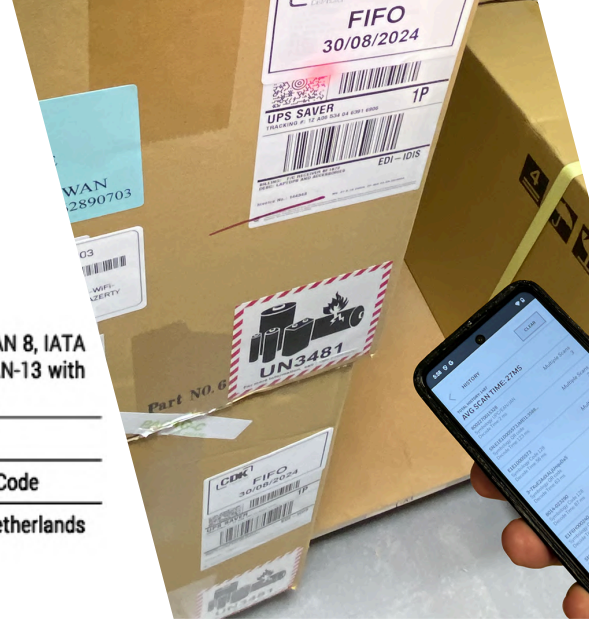

2D BARCODE SCANNER OUTFIT

Scan Technical Specifications

HONEYWELL N4680 SERIES SYMBOLOGIES

LINEAR	Codabar, Code 11, Code 128, Code 2 of 5, Code 39, Code 93 and 93i, EAN/JAN-13, EAN/JAN 8, IATA Code 2 of 5, Interleaved 2 of 5, Matrix 2 of 5, MSI, GS1 Databar, UPC-A, UPC E, UPC-A/EAN-13 with Extended Coupon Code, Coupon GS1 Code 32(PARAF), EAN-UCC Emulation, GS1 Data Bar
2D STACKED	Codablock A, Codablock F, PDF417, MicroPDF417
2D MATRIX	Aztec Code, Data Matrix, MaxiCode, QR Code, Chinese Sensible (Han Xin), Grid Matrix, Dot Code
POSTAL	Australian Post, British Post, Canadian Post, China Post, Japanese Post, Korea Post, Netherlands Post, Planet Code, Postnet

In addition to a wide selection of supported 1D and 2D symbologies, this scanner outfit also provides **high motion tolerance** and **advanced features** that support reading poorly printed or on-screen barcodes.

White LED illumination is available for low-light situations and **Optical Character Recognition** is also available.

Power off and sleep modes are available to ensure prolonged battery life of your Fusion smartphone.

Perfect accessory for occasional intense barcoding use cases.

CHECKOUT THE 2D BARCODE SCANNER OUTFIT FOR THE HMD FUSION

Access to Fusion
108 MP Camera

Physical
Scan Button

Physical
Scan Button

Access to Charging Port
Earphone Jack or Speaker

Red Dot
Aiming

Programmable
Side Scan Button

Slim
Profile

info@coppernic.com

coppernic.fr

+33(0)4 42 652 565

MKT 240329

PRELIMINARY SPECIFICATIONS | NON-CONTRACTUAL PICTURES

COPPERNIC
MOBILITY | CONNECTED DATA | ANALYTICS